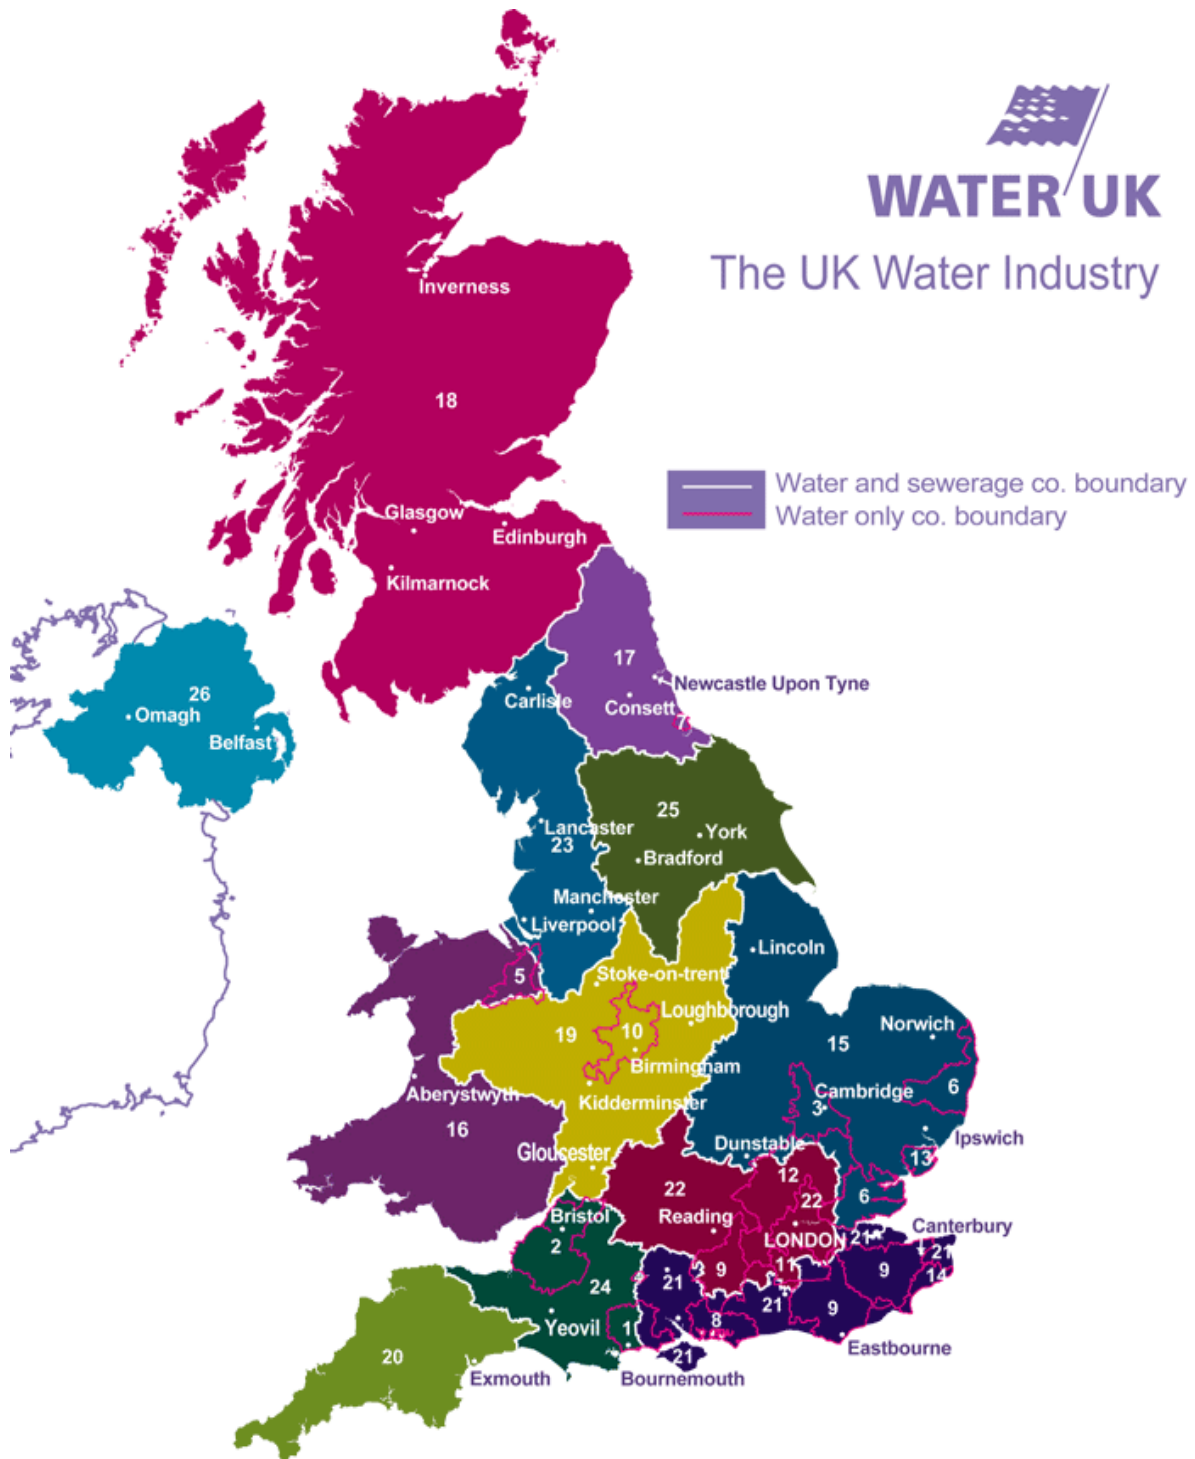

# WATER UK

## The UK Water Industry

### Water Only Companies

- 1 - Sembcorp Bournemouth Water
- 2 - Bristol Water
- 3 - Cambridge Water
- 4 - Cholderton and District Water
- 5 - Dee Valley Water
- 6 - Essex and Suffolk Water
- 7 - Hartlepool Water (Anglian Water)
- 8 - Portsmouth Water
- 9 - South East Water
- 10 - South Staffs Water
- 11 - Sutton and East Surrey Water
- 12 - Affinity Water
- 13 - Affinity Water
- 14 - Affinity Water

### Water and Sewerage Companies

- 15 - Anglian Water
- 16 - Dwr Cymru (Welsh Water)
- 17 - Northumbrian Water
- 18 - Scottish Water
- 19 - Severn Trent
- 20 - South West Water
- 21 - Southern Water
- 22 - Thames Water
- 23 - United Utilities
- 24 - Wessex Water
- 25 - Yorkshire Water
- 26 - Northern Ireland Water